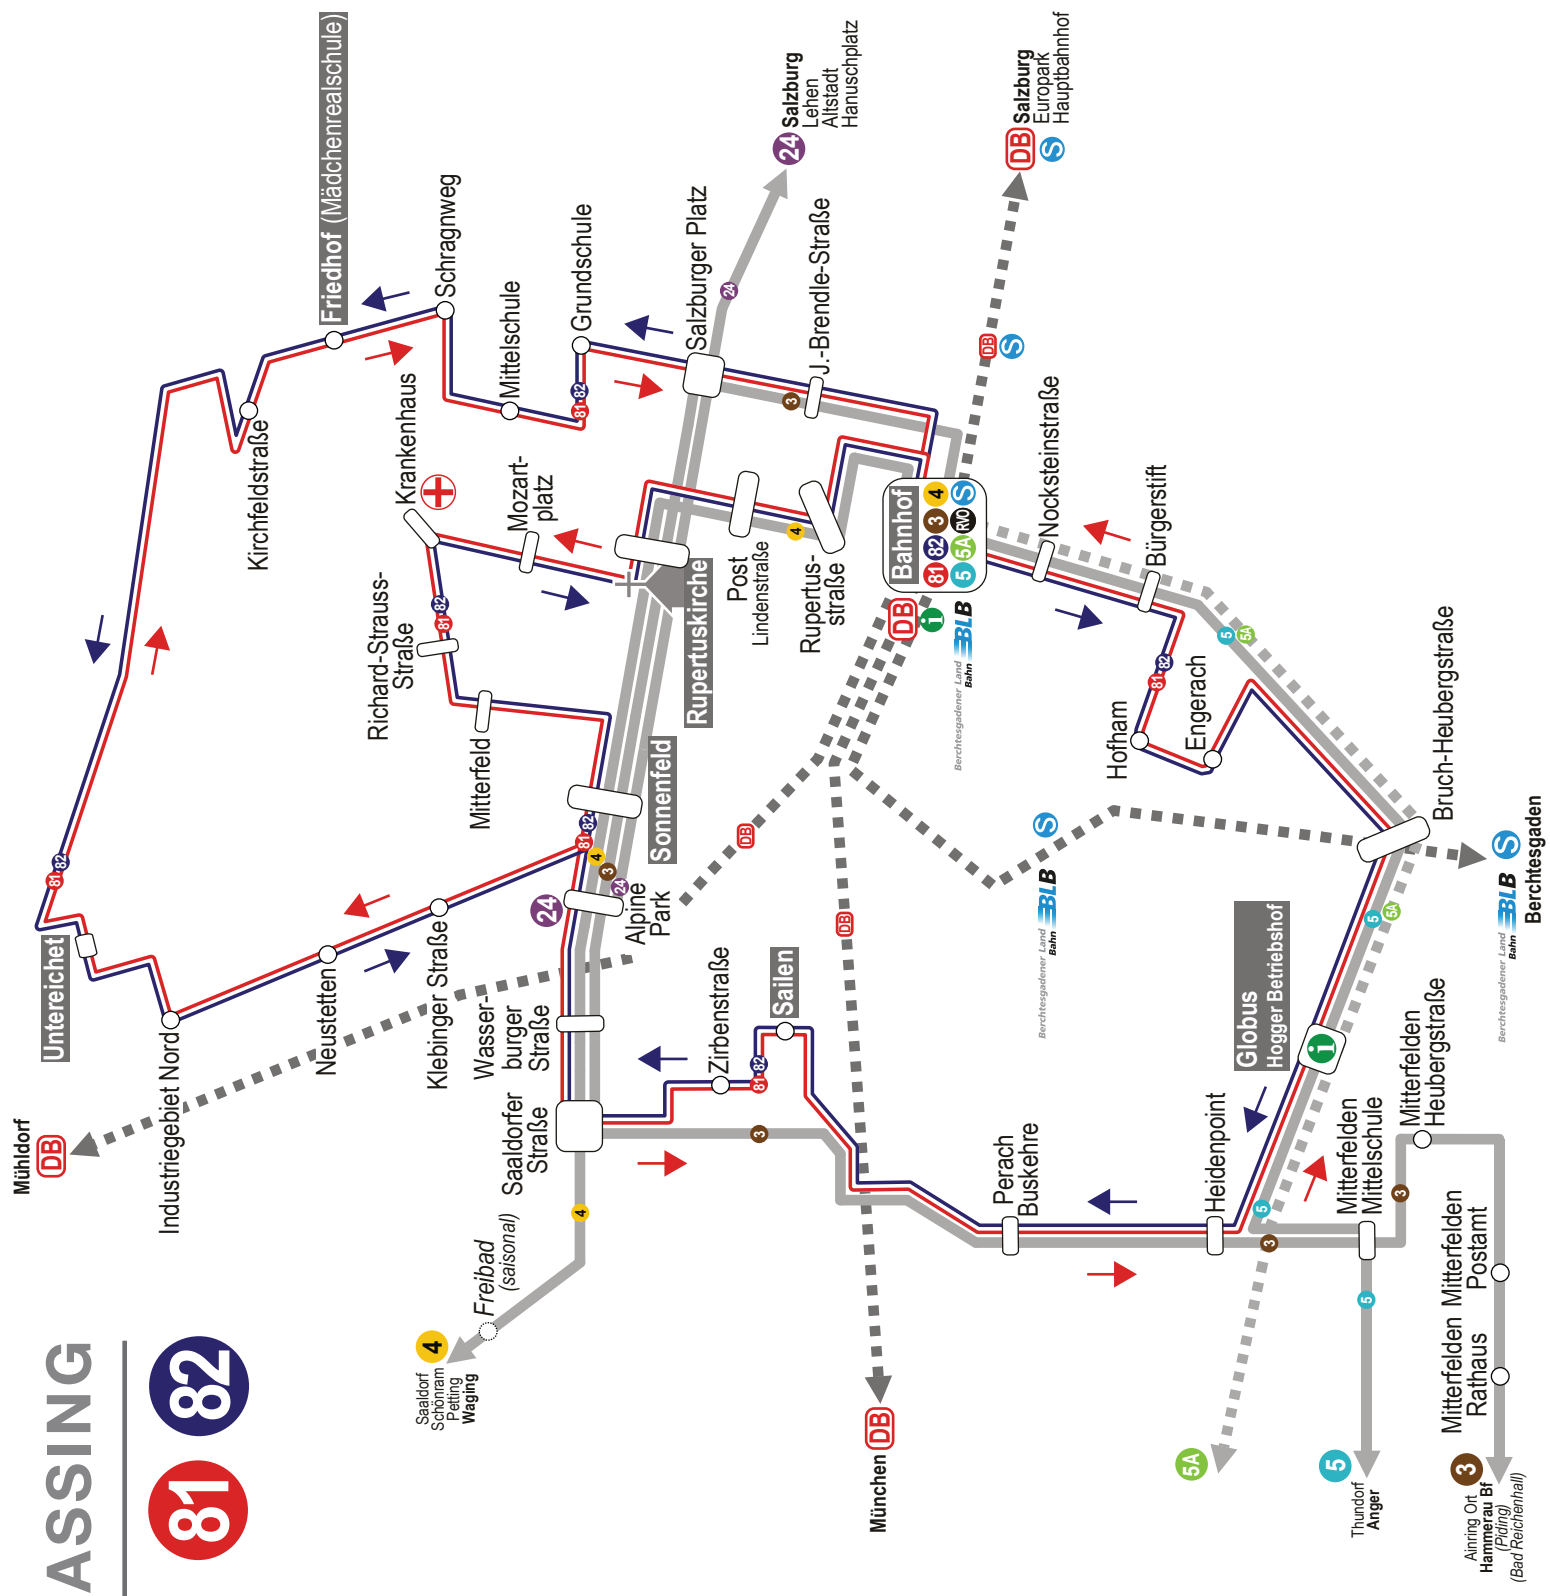

STADTBUS FREILASSING

Linienetzplan **81** **82**

81 **Globus** ▶ Bahnhof ▶ Rupertuskirche ▶ Untereichtet ▶ Friedhof ▶
 Bahnhof ▶ Rupertuskirche ▶ Sailen ▶ Perach ▶ **Globus**

| Fahrplan gültig ab 01. 09. 2014 | Mo. bis Fr. | | Mo. bis Sa. | | | | Mo. bis Fr. | | | | | |
|-------------------------------------|-------------|------|-------------|-------|-------|-------|-------------|-------|-------|-------|-------|-------|
| Globus (Betriebshof Hogger) | 6:34 | 7:34 | 8:34 | 9:34 | 10:34 | 11:34 | 12:34 | 13:34 | 14:34 | 15:34 | 16:34 | 17:34 |
| Bruch - Heubergstraße | 6:35 | 7:35 | 8:35 | 9:35 | 10:35 | 11:35 | 12:35 | 13:35 | 14:35 | 15:35 | 16:35 | 17:35 |
| Engerach | 6:36 | 7:36 | 8:36 | 9:36 | 10:36 | 11:36 | 12:36 | 13:36 | 14:36 | 15:36 | 16:36 | 17:36 |
| Hofham | 6:37 | 7:37 | 8:37 | 9:37 | 10:37 | 11:37 | 12:37 | 13:37 | 14:37 | 15:37 | 16:37 | 17:37 |
| Bürgerstift | 6:38 | 7:38 | 8:38 | 9:38 | 10:38 | 11:38 | 12:38 | 13:38 | 14:38 | 15:38 | 16:38 | 17:38 |
| Nocksteinstraße | 6:39 | 7:39 | 8:39 | 9:39 | 10:39 | 11:39 | 12:39 | 13:39 | 14:39 | 15:39 | 16:39 | 17:39 |
| Bahnhof | 6:41 | 7:41 | 8:41 | 9:41 | 10:41 | 11:41 | 12:41 | 13:41 | 14:41 | 15:41 | 16:41 | 17:41 |
| Rupertusstraße | 6:43 | 7:43 | 8:43 | 9:43 | 10:43 | 11:43 | 12:43 | 13:43 | 14:43 | 15:43 | 16:43 | 17:43 |
| Post (Lindenstraße) | 6:44 | 7:44 | 8:44 | 9:44 | 10:44 | 11:44 | 12:44 | 13:44 | 14:44 | 15:44 | 16:44 | 17:44 |
| Rupertuskirche (Rathaus) | 6:46 | 7:46 | 8:46 | 9:46 | 10:46 | 11:46 | 12:46 | 13:46 | 14:46 | 15:46 | 16:46 | 17:46 |
| Mozartplatz | 6:47 | 7:47 | 8:47 | 9:47 | 10:47 | 11:47 | 12:47 | 13:47 | 14:47 | 15:47 | 16:47 | 17:47 |
| Krankenhaus | 6:48 | 7:48 | 8:48 | 9:48 | 10:48 | 11:48 | 12:48 | 13:48 | 14:48 | 15:48 | 16:48 | 17:48 |
| Richard-Strauss-Straße | 6:49 | 7:49 | 8:49 | 9:49 | 10:49 | 11:49 | 12:49 | 13:49 | 14:49 | 15:49 | 16:49 | 17:49 |
| Mitterfeld | 6:50 | 7:50 | 8:50 | 9:50 | 10:50 | 11:50 | 12:50 | 13:50 | 14:50 | 15:50 | 16:50 | 17:50 |
| Sonnenfeld | 6:52 | 7:52 | 8:52 | 9:52 | 10:52 | 11:52 | 12:52 | 13:52 | 14:52 | 15:52 | 16:52 | 17:52 |
| Klebinger Straße | 6:54 | 7:54 | 8:54 | 9:54 | 10:54 | 11:54 | 12:54 | 13:54 | 14:54 | 15:54 | 16:54 | 17:54 |
| Neustetten | 6:55 | 7:55 | 8:55 | 9:55 | 10:55 | 11:55 | 12:55 | 13:55 | 14:55 | 15:55 | 16:55 | 17:55 |
| Industriegebiet Nord | 6:56 | 7:56 | 8:56 | 9:56 | 10:56 | 11:56 | 12:56 | 13:56 | 14:56 | 15:56 | 16:56 | 17:56 |
| Untereichtet | 6:57 | 7:57 | 8:57 | 9:57 | 10:57 | 11:57 | 12:57 | 13:57 | 14:57 | 15:57 | 16:57 | 17:57 |
| Kirchfeldstraße | 7:00 | 8:00 | 9:00 | 10:00 | 11:00 | 12:00 | 13:00 | 14:00 | 15:00 | 16:00 | 17:00 | 18:00 |
| Friedhof (Mädchenrealschule) | 7:01 | 8:01 | 9:01 | 10:01 | 11:01 | 12:01 | 13:01 | 14:01 | 15:01 | 16:01 | 17:01 | 18:01 |
| Schragnweg | 7:02 | 8:02 | 9:02 | 10:02 | 11:02 | 12:02 | 13:02 | 14:02 | 15:02 | 16:02 | 17:02 | 18:02 |
| Mittelschule | 7:03 | 8:03 | 9:03 | 10:03 | 11:03 | 12:03 | 13:03 | 14:03 | 15:03 | 16:03 | 17:03 | 18:03 |
| Grundschule | 7:05 | 8:05 | 9:05 | 10:05 | 11:05 | 12:05 | 13:05 | 14:05 | 15:05 | 16:05 | 17:05 | 18:05 |
| Salzburger Platz | 7:07 | 8:07 | 9:07 | 10:07 | 11:07 | 12:07 | 13:07 | 14:07 | 15:07 | 16:07 | 17:07 | 18:07 |
| Josef-Brendle-Straße | 7:08 | 8:08 | 9:08 | 10:08 | 11:08 | 12:08 | 13:08 | 14:08 | 15:08 | 16:08 | 17:08 | 18:08 |
| Bahnhof | 7:10 | 8:10 | 9:10 | 10:10 | 11:10 | 12:10 | 13:10 | 14:10 | 15:10 | 16:10 | 17:10 | 18:10 |
| Rupertusstraße | 7:12 | 8:12 | 9:12 | 10:12 | 11:12 | 12:12 | 13:12 | 14:12 | 15:12 | 16:12 | 17:12 | 18:12 |
| Post (Lindenstraße) | 7:13 | 8:13 | 9:13 | 10:13 | 11:13 | 12:13 | 13:13 | 14:13 | 15:13 | 16:13 | 17:13 | 18:13 |
| Rupertuskirche (Rathaus) | 7:15 | 8:15 | 9:15 | 10:15 | 11:15 | 12:15 | 13:15 | 14:15 | 15:15 | 16:15 | 17:15 | 18:15 |
| Mozartplatz | 7:16 | 8:16 | 9:16 | 10:16 | 11:16 | 12:16 | 13:16 | 14:16 | 15:16 | 16:16 | 17:16 | 18:16 |
| Krankenhaus | 7:17 | 8:17 | 9:17 | 10:17 | 11:17 | 12:17 | 13:17 | 14:17 | 15:17 | 16:17 | 17:17 | 18:17 |
| Richard-Strauss-Straße | 7:18 | 8:18 | 9:18 | 10:18 | 11:18 | 12:18 | 13:18 | 14:18 | 15:18 | 16:18 | 17:18 | 18:18 |
| Mitterfeld | 7:19 | 8:19 | 9:19 | 10:19 | 11:19 | 12:19 | 13:19 | 14:19 | 15:19 | 16:19 | 17:19 | 18:19 |
| Sonnenfeld | 7:21 | 8:21 | 9:21 | 10:21 | 11:21 | 12:21 | 13:21 | 14:21 | 15:21 | 16:21 | 17:21 | 18:21 |
| Alpine Park | 7:21 | 8:21 | 9:21 | 10:21 | 11:21 | 12:21 | 13:21 | 14:21 | 15:21 | 16:21 | 17:21 | 18:21 |
| Wasserburger Straße | 7:22 | 8:22 | 9:22 | 10:22 | 11:22 | 12:22 | 13:22 | 14:22 | 15:22 | 16:22 | 17:22 | 18:22 |
| Saaldorfer Straße | 7:23 | 8:23 | 9:23 | 10:23 | 11:23 | 12:23 | 13:23 | 14:23 | 15:23 | 16:23 | 17:23 | 18:23 |
| Zirbenstraße | 7:24 | 8:24 | 9:24 | 10:24 | 11:24 | 12:24 | 13:24 | 14:24 | 15:24 | 16:24 | 17:24 | 18:24 |
| Sailen | 7:28 | 8:28 | 9:28 | 10:28 | 11:28 | 12:28 | 13:28 | 14:28 | 15:28 | 16:28 | 17:28 | 18:28 |
| Perach Buskehre | 7:30 | 8:30 | 9:30 | 10:30 | 11:30 | 12:30 | 13:30 | 14:30 | 15:30 | 16:30 | 17:30 | 18:30 |
| Heidenpoint | 7:31 | 8:31 | 9:31 | 10:31 | 11:31 | 12:31 | 13:31 | 14:31 | 15:31 | 16:31 | 17:31 | 18:31 |
| Globus (Betriebshof Hogger) | 7:34 | 8:34 | 9:34 | 10:34 | 11:34 | 12:34 | 13:34 | 14:34 | 15:34 | 16:34 | 17:34 | 18:34 |